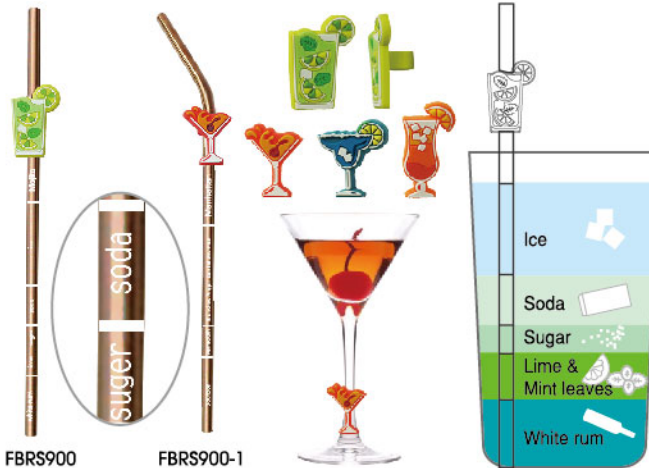

Meet us at

BarFUN Cocktail & Party

10 PCS COCKTAIL SET

FBBS914

FBSH900

SHAKER 500ML WITH 6-COLOR RECIPE PRINTING

FBSR908

STIRRER SPOON

STOPPER and CHARM SET

FBST903

6 PCS COCKTAIL STIRRER STICKS

FBSR910

STAINLESS STEEL COCKTAIL RECIPE STRAWS

FBSR900

FBSR900-1

STAINLESS STEEL CONSTELLATION STRAWS

FBSR901

FBSR901-1

FOOD SERVER DISPLAY STAND WITH 6 PARTY PLATES

FBGR957

PARTY PLATE WITH BEVERAGE HOLDER

FBBH903

MINI BOWL clip-on

FPBH900