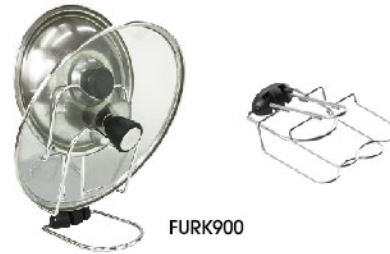

FBST900

KNIFE AND CUTTING BOARD FOLDABLE RACK

FURK903

NAPKIN RINGS

FTNR900

GREEN-DECO CLEANING BEADS

FBDC910-P1

FBDC910-GP2

POT LID STAND

FURK900

FCHD900

FCHD901

COFFEE CAPSULE HOLDER

CLEANING BEADS

FBDC903

MULTI PURPOSE FOLDABLE STAND