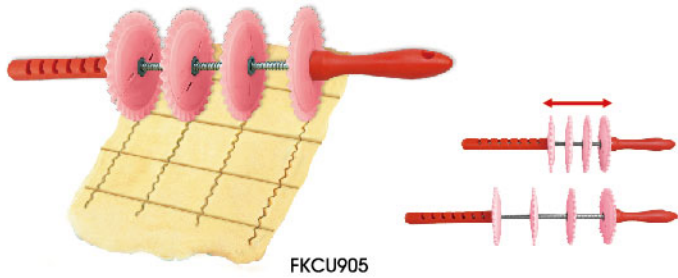

Meet us at

BakeFUN

Baking Tools

**ADJUSTABLE ROLLING CUTTER WITH
DETACHABLE SAWTOOTH BLADES**

FKCU905

FKCU904

**ADJUSTABLE
ROLLING CUTTER**

**PASTRY ROLLING WHEEL
WITH DETACHABLE
SAWTOOTH BLADE**