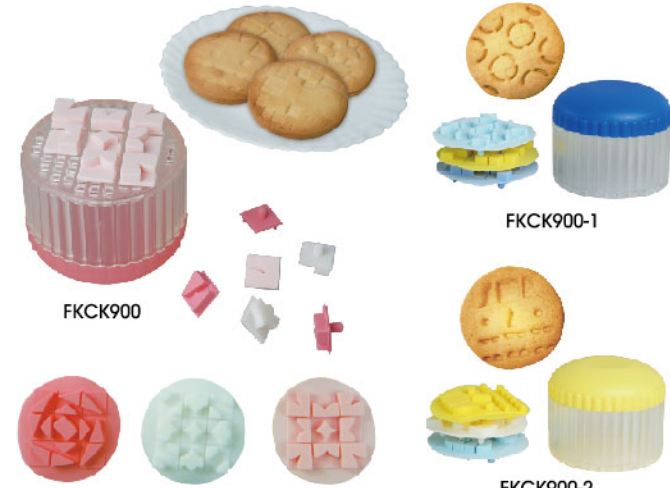

FKSP900

FKCC903

**FOLDABLE
COOLING STAND**

**SMILEY FACE
PANCAKE PAN**

FKCM913

**3 IN 1
TART TAMPER**

FKCK910-1

DOUBLE-SIDED

Fun way to decorate your cookie and cake with this food safety silicon stamp. Easy washing and dishwasher proof.

COOKIE STAMP SET

FKCK904

PUZZ COOKIE STAMP

FKCK900

FKCK900-1

FKCK900-2

FACE FUN COOKIE STAMP