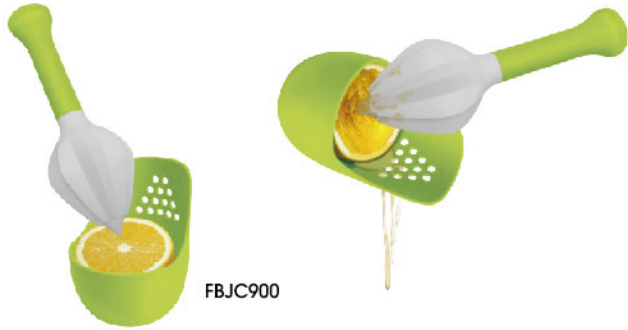

FKCK902

COOKIE STAMP and CUTTER

FKCK901

Cut the round pastry.

Plug in the stamp with selected pattern facing down.

REAMER AID

FBJC900

CITRUS REAMER

FBJC905

FBJC902

CITRUS JUICER

COCKTAIL MUDDLER

FBSR900

MUDDLER MIX

FBBS904

PORTABLE PICNIC TABLE WITH STEMWARE HOLDER