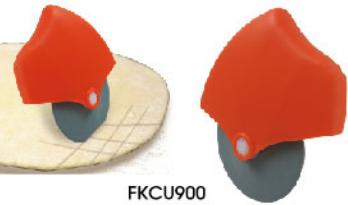

**PASTRY
ROLLING WHEEL**

FKCU900