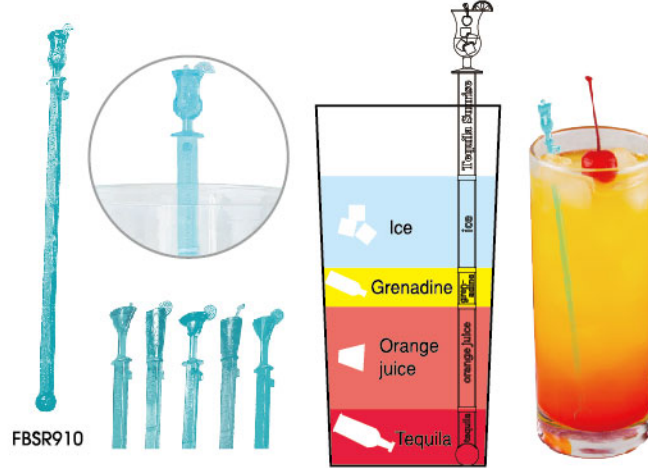

6 PCS COCKTAIL STIRRER STICKS

FBSR910